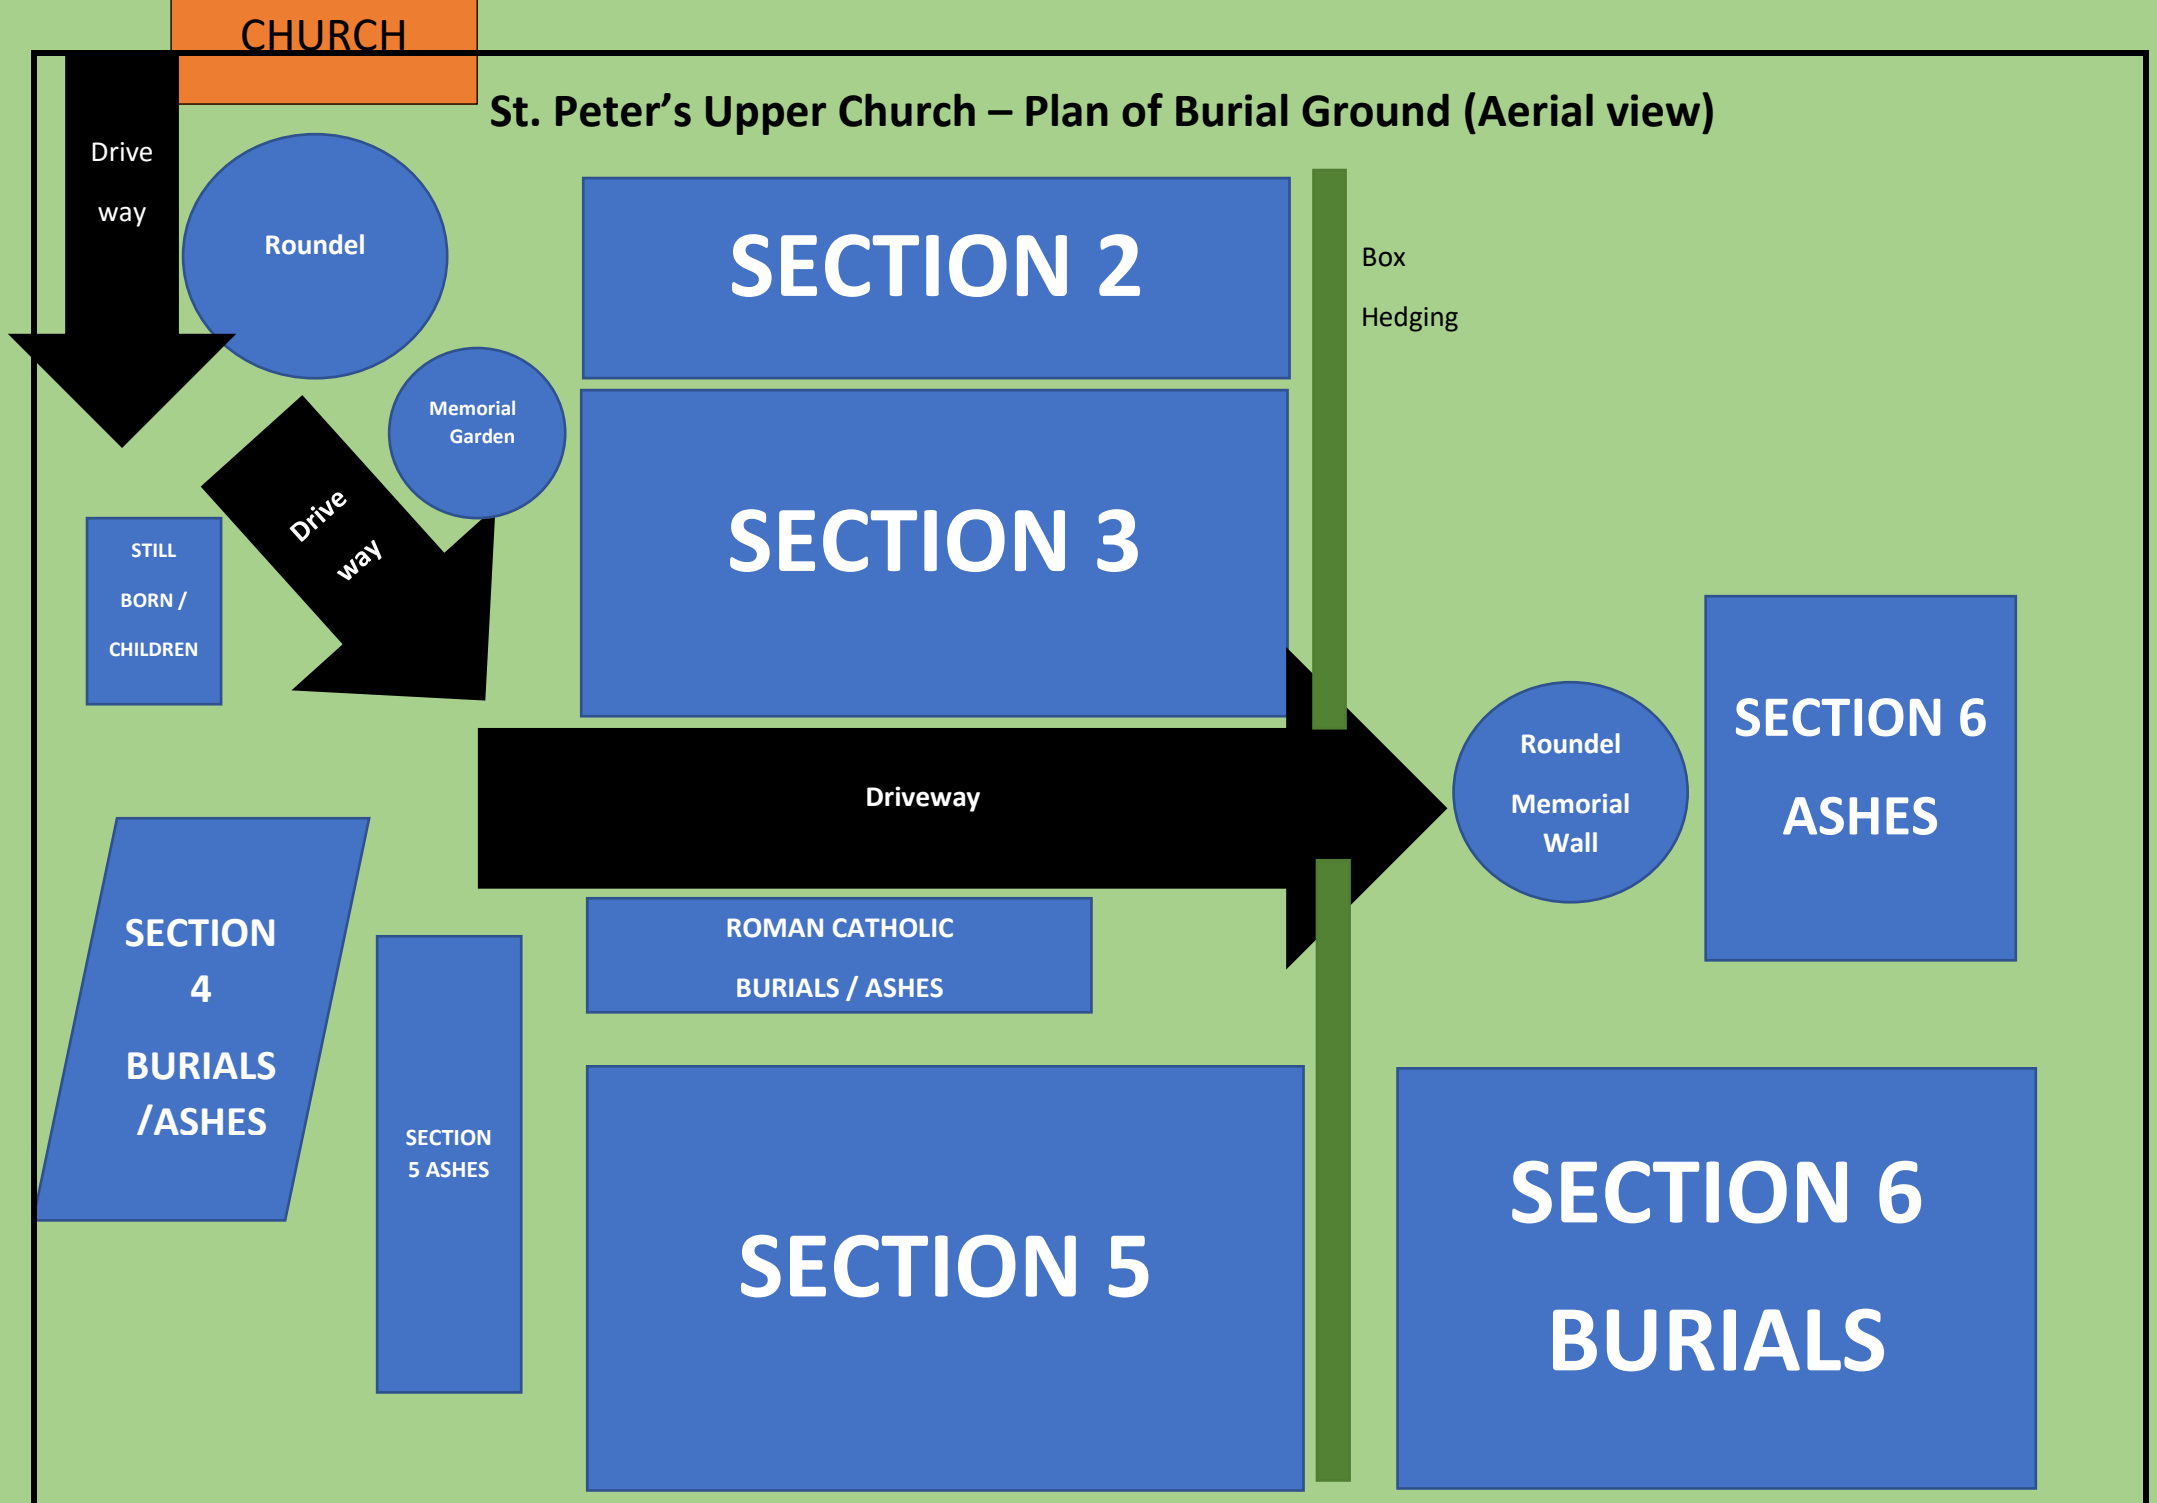

CHURCH

St. Peter's Upper Church – Plan of Burial Ground (Aerial view)

Drive way

Roundel

SECTION 2

Box Hedging

Memorial Garden

Drive way

STILL BORN / CHILDREN

SECTION 3

Driveway

Roundel Memorial Wall

SECTION 6 ASHES

SECTION 4 BURIALS /ASHES

ROMAN CATHOLIC BURIALS / ASHES

SECTION 5 ASHES

SECTION 5

SECTION 6 BURIALS